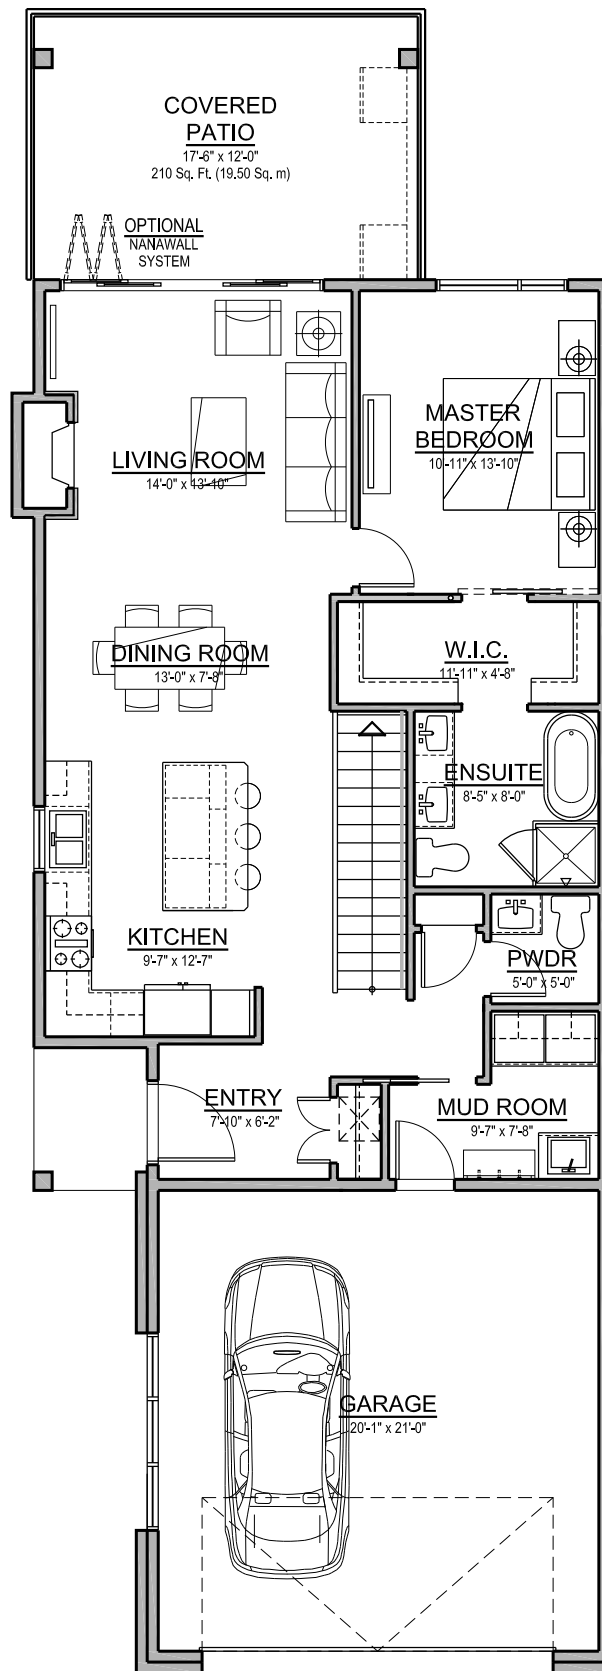

B UNIT - (Left side)
LOWER FLOOR PLAN

MAIN FLOOR FINISHED AREA : 1058 Sq. Ft.
 LOWER FLOOR FINISHED AREA : 897 Sq. Ft.
 LOWER FLOOR UNFINISHED AREA: 156 Sq. Ft.
 TOTAL FLOOR AREA : 2111 Sq. Ft.

MAIN FLOOR GARAGE AREA : 451 Sq. Ft.

MAIN FLOOR FINISHED AREA : 1058 Sq. Ft.
 LOWER FLOOR FINISHED AREA : 897 Sq. Ft.
 LOWER FLOOR UNFINISHED AREA: 156 Sq. Ft.
 TOTAL FLOOR AREA : 2111 Sq. Ft.

MAIN FLOOR GARAGE AREA : 451 Sq. Ft.

PM 
 PATRICK McCUSKER
 ARCHITECTURE INC.
 AAA MAIBC MRAIC
 3430 BENOULIN ROAD
 KELOWNA BC V1W 4M5
 - Phone: 778-484-0223 -
 pat@pmccarch.com
 www.pmccarch.com