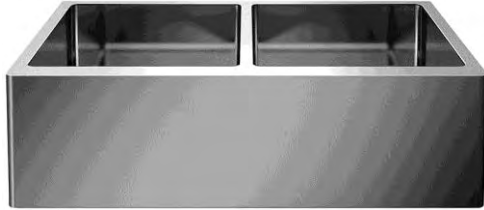

MAIN FLOOR/ KITCHEN

BLANCO QUATRUS APRON FRONT