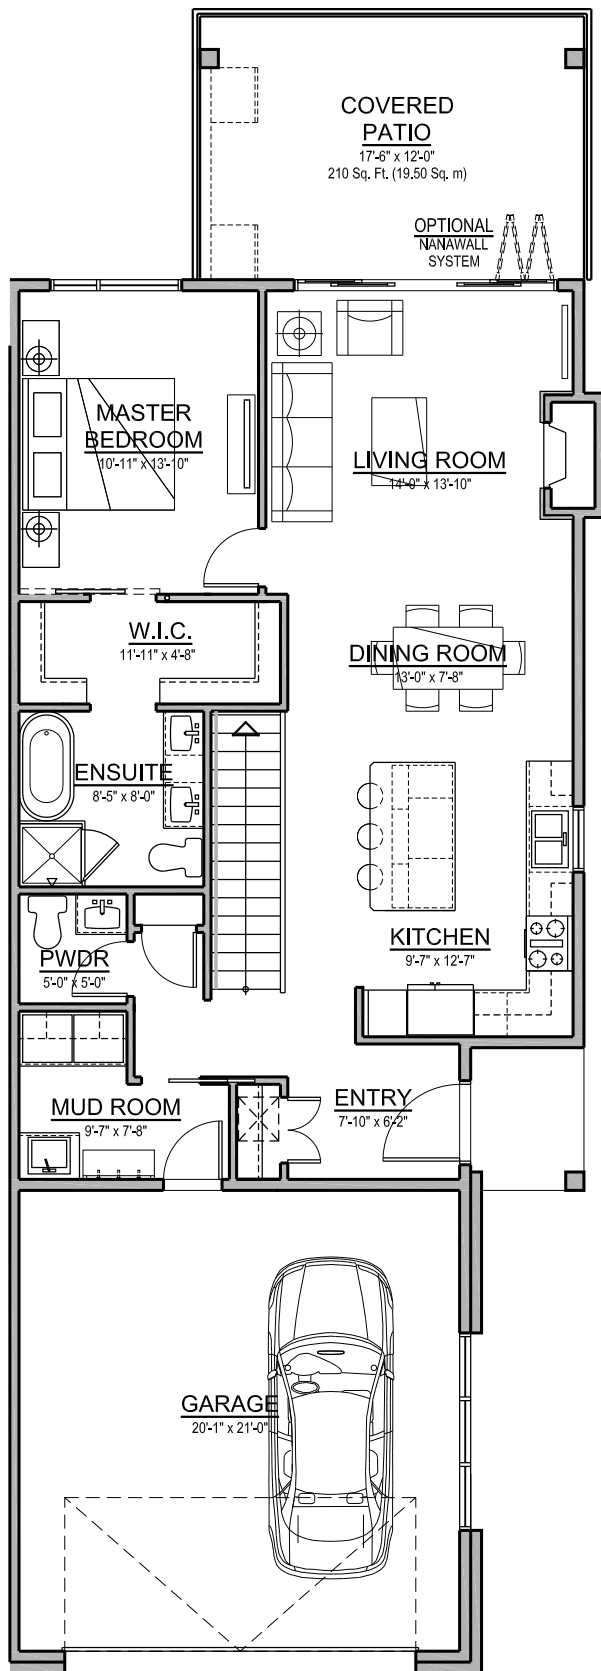

MAIN FLOOR FINISHED AREA : 1058 Sq. Ft.
 LOWER FLOOR FINISHED AREA : 897 Sq. Ft.
 LOWER FLOOR UNFINISHED AREA: 156 Sq. Ft.
 TOTAL FLOOR AREA : 2111 Sq. Ft.

MAIN FLOOR GARAGE AREA : 451 Sq. Ft.

PM 
 PATRICK McCUSKER
 ARCHITECTURE INC.
 AAA MAIBC MRAIC
 3430 BENOULIN ROAD
 KELOWNA BC V1W 4M5
 - Phone: 778-484-0223 -
 pat@pmccarch.com
 www.pmccarch.com

**B UNIT - (Left Side)
MAIN FLOOR PLAN**

MAIN FLOOR FINISHED AREA : 1058 Sq. Ft.
 LOWER FLOOR FINISHED AREA : 897 Sq. Ft.
 LOWER FLOOR UNFINISHED AREA : 156 Sq. Ft.
 TOTAL FLOOR AREA : 2111 Sq. Ft.

MAIN FLOOR GARAGE AREA : 451 Sq. Ft.

PM 

PATRICK McCUSKER
ARCHITECTURE INC.

AAA MAIBC MRAIC

3430 BENVOLIN ROAD
KELOWNA B.C. V1W 4M5
- Phone: 778-484-0223 -
pat@pmccarch.com
www.pmccarch.com

**B UNIT - (Right Side)
MAIN FLOOR PLAN**

MAIN FLOOR FINISHED AREA : 1058 Sq. Ft.
 LOWER FLOOR FINISHED AREA : 897 Sq. Ft.
 LOWER FLOOR UNFINISHED AREA : 156 Sq. Ft.
 TOTAL FLOOR AREA : 2111 Sq. Ft.