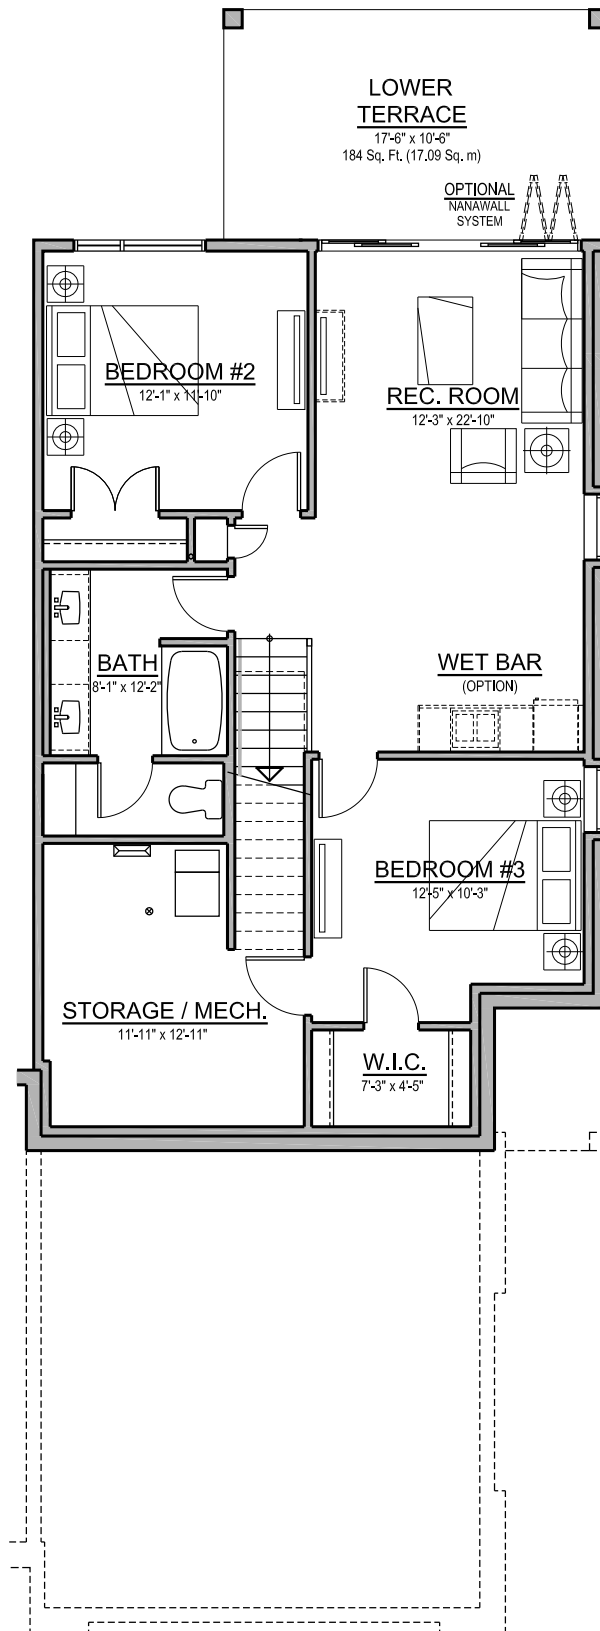

**B UNIT - (Right side)
LOWER FLOOR PLAN**

MAIN FLOOR FINISHED AREA : 1058 Sq. Ft.
LOWER FLOOR FINISHED AREA : 897 Sq. Ft.
LOWER FLOOR UNFINISHED AREA: 156 Sq. Ft.
TOTAL FLOOR AREA : 2111 Sq. Ft.

MAIN FLOOR GARAGE AREA : 451 Sq. Ft.

PM
PATRICK McCUSKER
ARCHITECTURE INC.
AAA MAIBC MRAIC
3430 BENOULIN ROAD
KELOWNA BC V1W 4M5
- Phone: 778-484-0223 -
pat@pmccarch.com
www.pmccarch.com